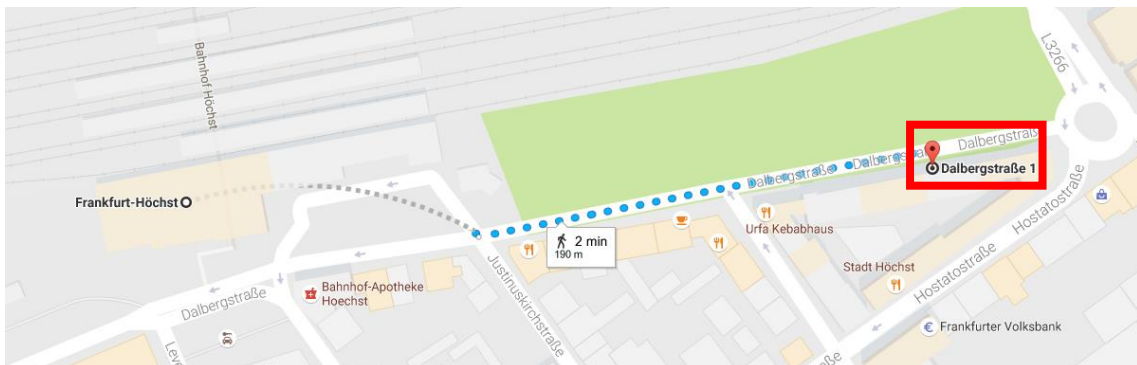

How to find the TAFISA OFFICE

Dalbergstraße 1, D - 65929 Frankfurt am Main

1. By public transport

Frankfurt Airport -> Hauptbahnhof (Central Station): Take S8 or S9

There are several S-Bahn going through the airport. Please take either S8 or S9 destined to Hanau HBF. Frankfurt Hauptbahnhof is only three stations away from the airport.

Hauptbahnhof -> Höchst Station: Transfer to S1 or S2

At Frankfurt Hauptbahnhof (main train station), you have to make transfer to S1 or S2. Again, Höchst station is only three stops away from the Hauptbahnhof.

Höchst Station -> TAFISA Office: Two minutes walk

From the station, it is a two minutes walk straight. Please refer to the map below.

2. By car

Parking lot is prepared behind the office building. Please follow your GPS using the address stated on top, and contact us (+49 69 9739359900) for parking.