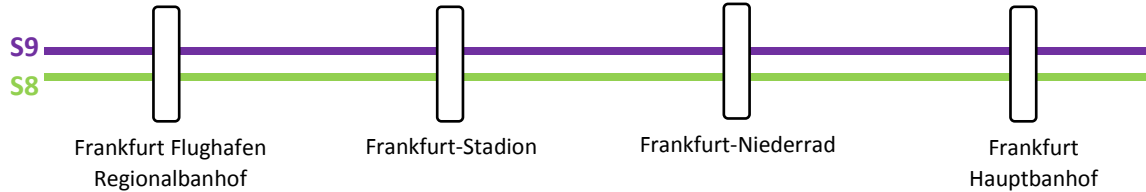

How to find the TAFISA OFFICE

Dalbergstraße 1, D - 65929 Frankfurt am Main

1. By public transport

Frankfurt Airport -> Hauptbahnhof (Central Station): Take S8 or S9

There are several S-Bahn going through the airport. Please take either S8 or S9 destined to Hanau HBF. Frankfurt Hauptbahnhof is only three stations away from the airport.

Hauptbahnhof -> Höchst Station: Transfer to S1 or S2

At Frankfurt Hauptbahnhof (main train station), you have to make transfer to S1 or S2. Again, Höchst station is only three stops away from the Hauptbahnhof.